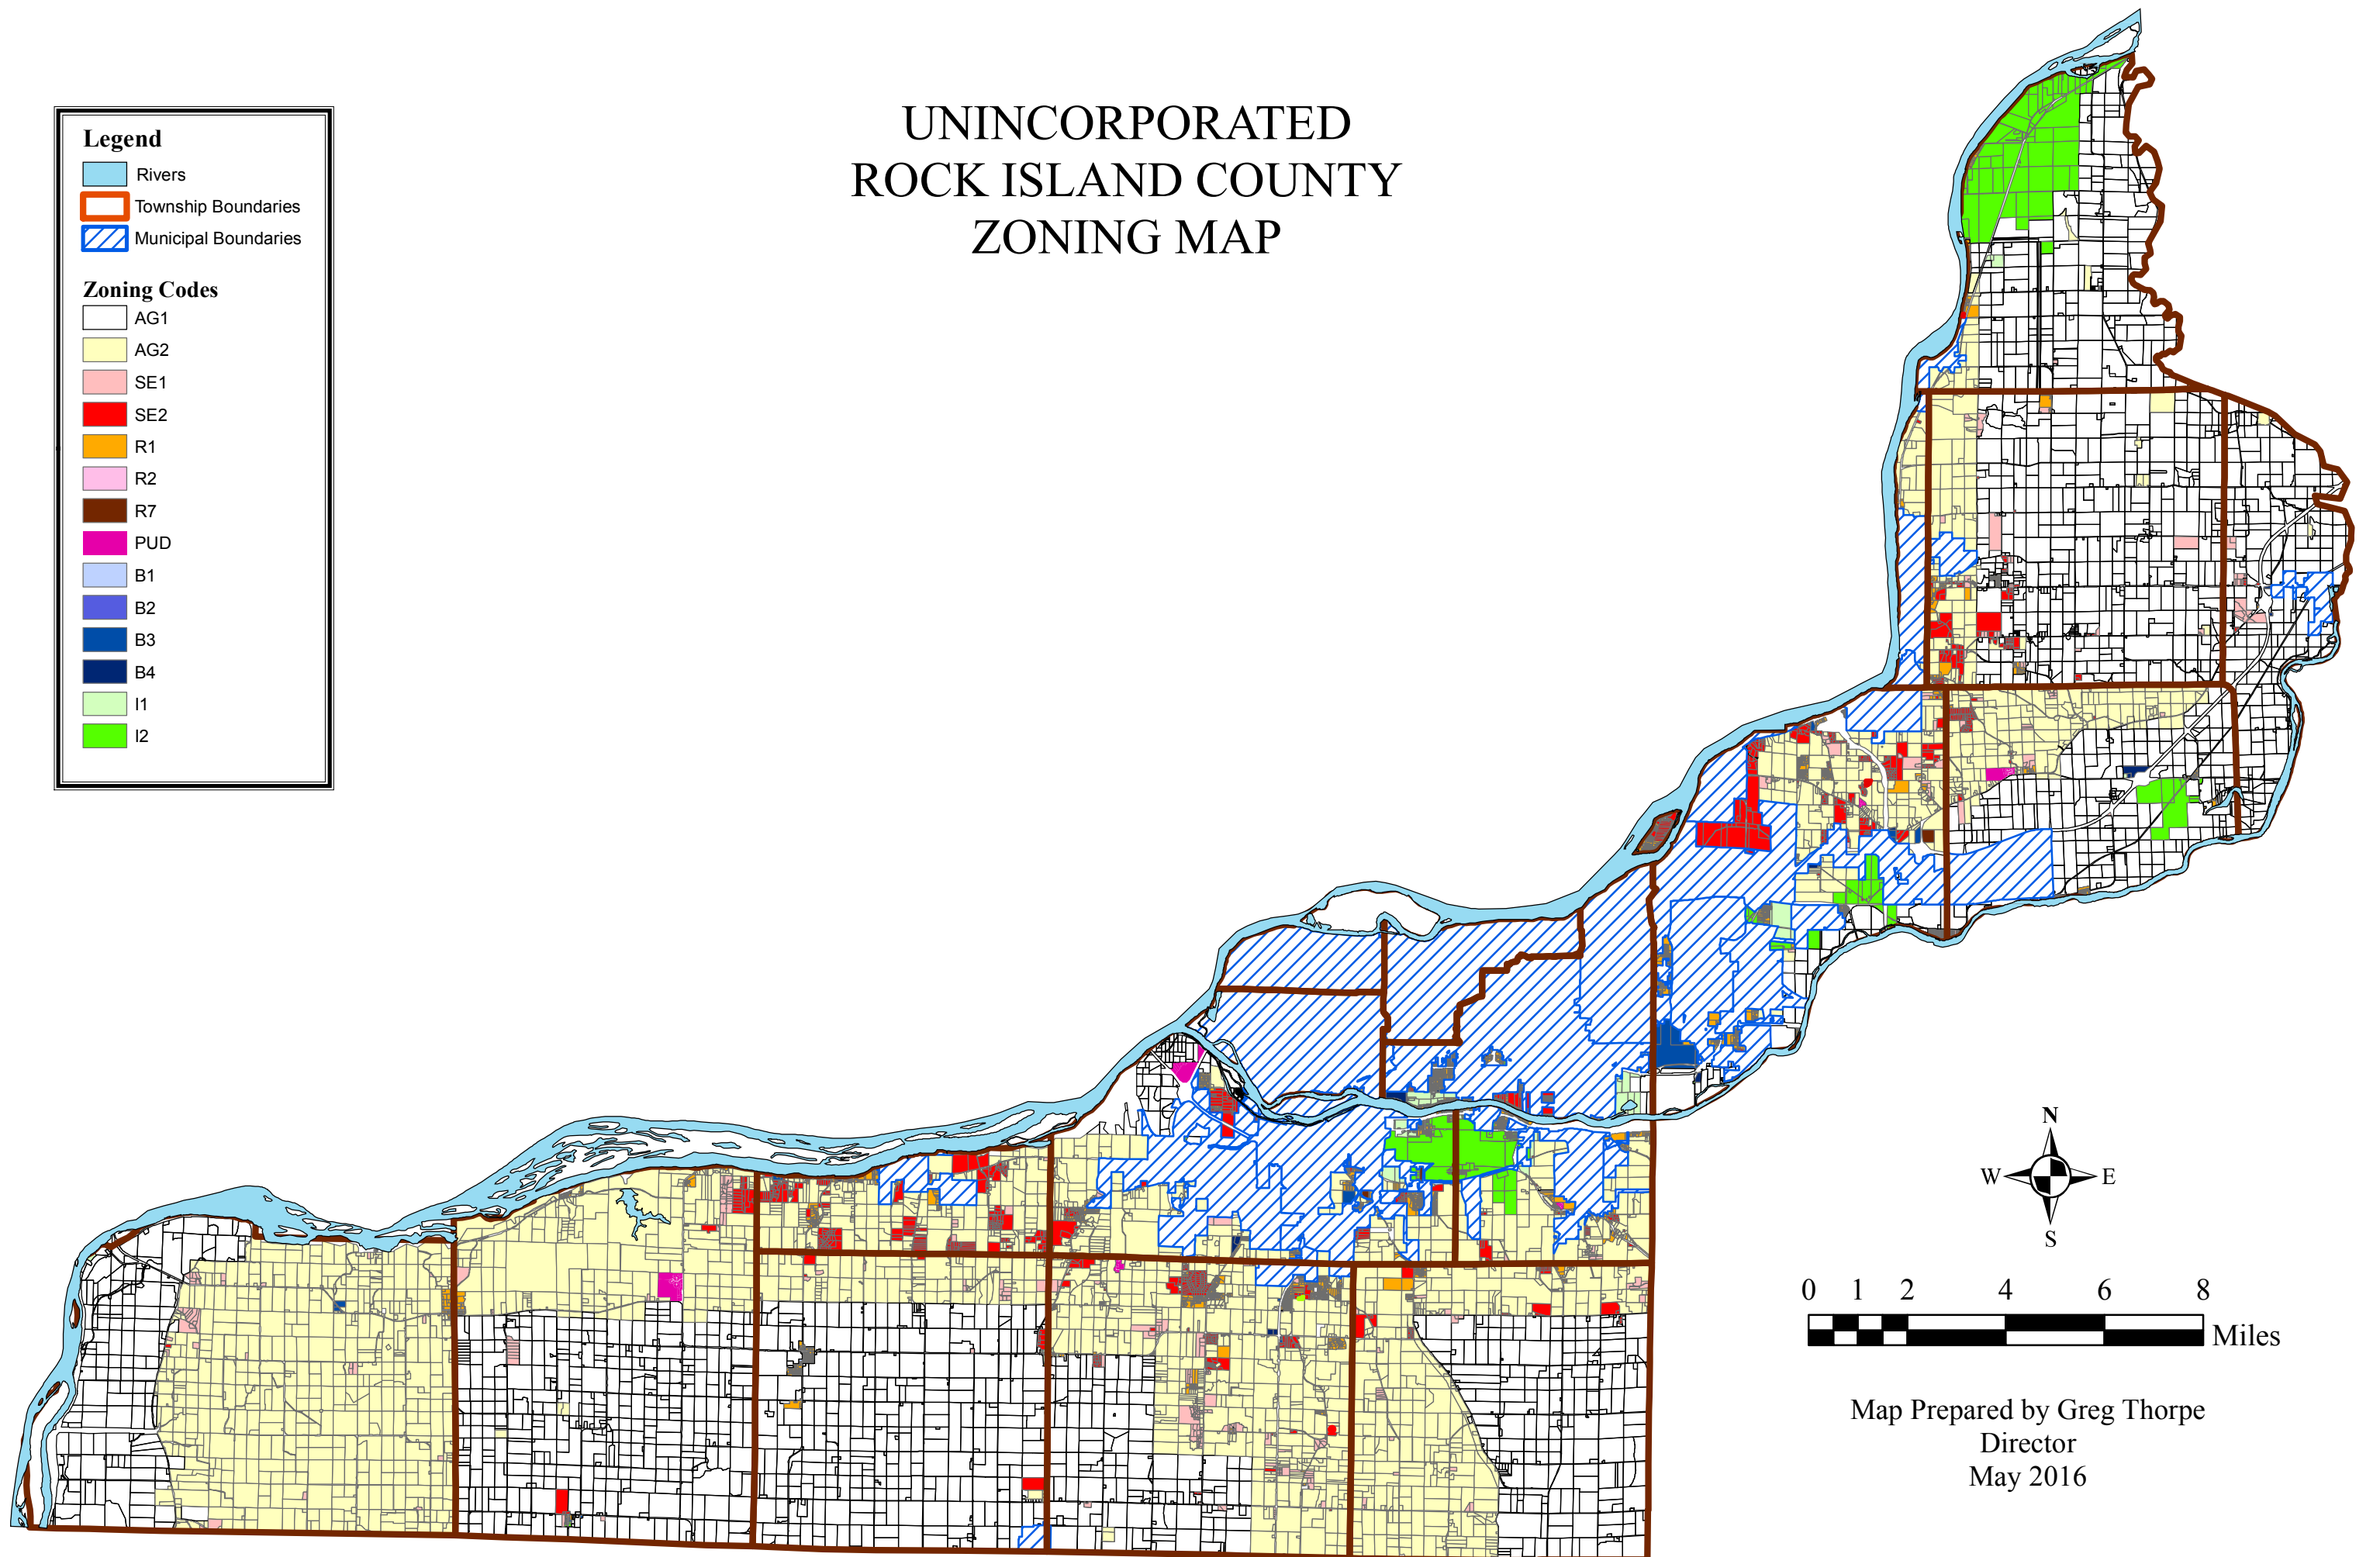

# UNINCORPORATED ROCK ISLAND COUNTY ZONING MAP

**Legend**

- Rivers
- Township Boundaries
- Municipal Boundaries

**Zoning Codes**

- AG1
- AG2
- SE1
- SE2
- R1
- R2
- R7
- PUD
- B1
- B2
- B3
- B4
- I1
- I2

Map Prepared by Greg Thorpe  
Director  
May 2016